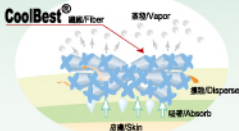

CoolBest®

Cool & Dry Fibers

LEALEA ENTERPRISE CO., LTD. TAIWAN

TEL : 886 - 2 - 2100-1188

FAX : 886 - 2 - 2100-2688

CoolBest®

— 吸溼排汗纖維

CoolBest® 是一種具有吸溼排汗的功能性聚酯纖維，利用其纖維異型斷面的特殊導水溝槽，將人體汗水迅速吸收而達到快乾效果，令人穿著特別舒適與乾爽。

CoolBest® is a high-performance polyester fiber with the function of speeding sweat away from skin to the outer surface, the fabrics made from **CoolBest®** keep you cool and comfortable.

力麗企業股份有限公司
LEALEA ENTERPRISE CO., LTD. TAIWAN